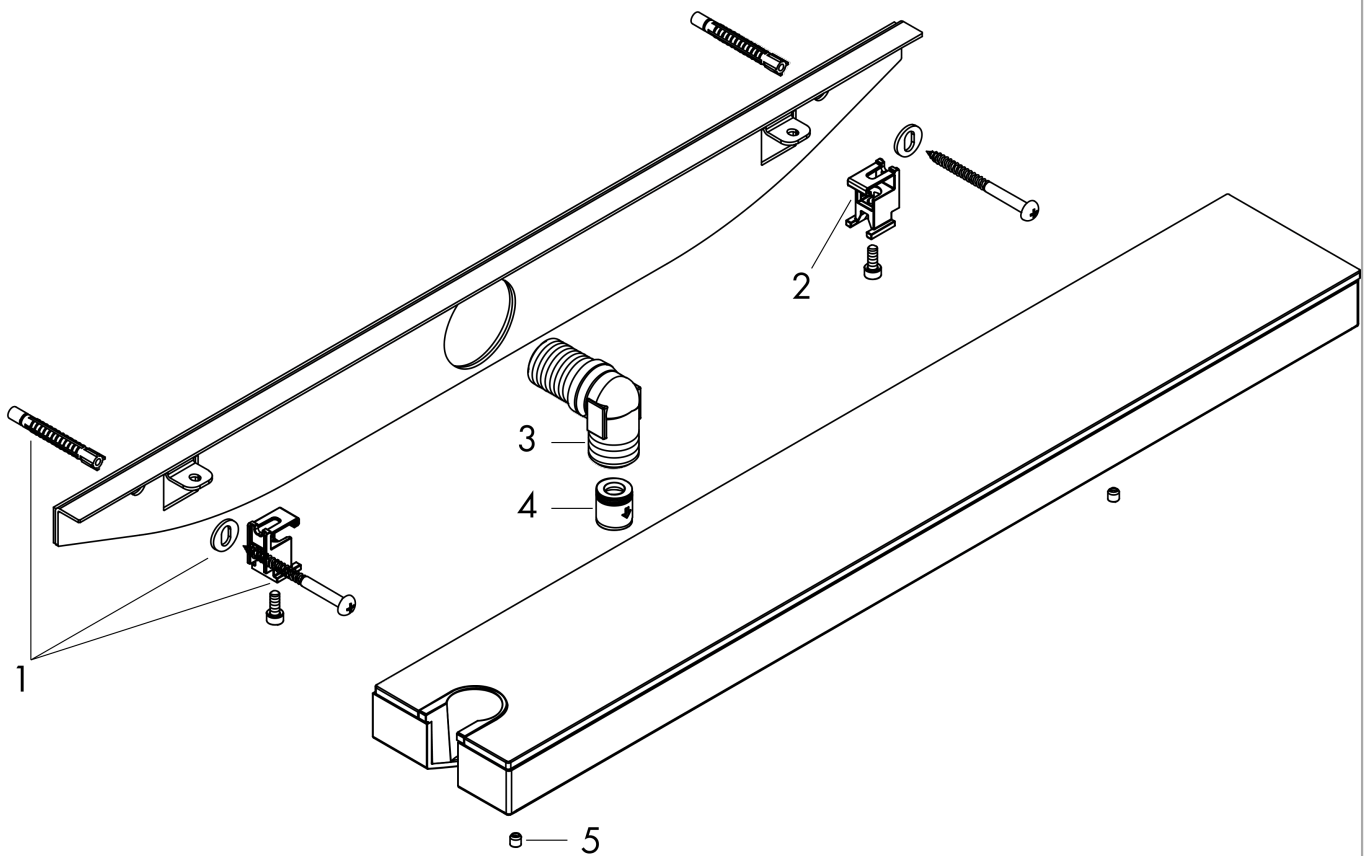

Rainfinity

Wall outlet Porter 500 with shower holder and shower shelf left

Surfaces: **Matt White** Article Number: **26843700**

Description

product features

- 500 mm storage shelf
- integrated support function
- metal connection angle
- non-return valve
- connection type: G 1/2
- for shower hoses with conical nut on both sides
- shelf made of safety glass
- surface of the shelf at colour variant -000 = mirror glass, at colour variant -700 = graphite colour, satined

Design awards

reddot award 2019
best of the best

Product image

Scale drawing

Rainfinity
Wall outlet Porter 500 with shower holder and shower shelf left
 Surfaces: **Matt White** Article Number: **26843700**

Exploded Drawing

Year of production: >07/19

Rainfinity

Wall outlet Porter 500 with shower holder and shower shelf left

Surfaces: **Matt White** Article Number: **26843700**

Spare part list

Year of production: >07/19

Pos.	Description	Article Number	Price	PU
1	mounting set	96179000	-	1
2	mounting set	93661000	-	1
3	hose connection angel	93662000	-	1
4	set of non return valves DW 15	94074000	-	1
5	screw cover	95181000	-	1