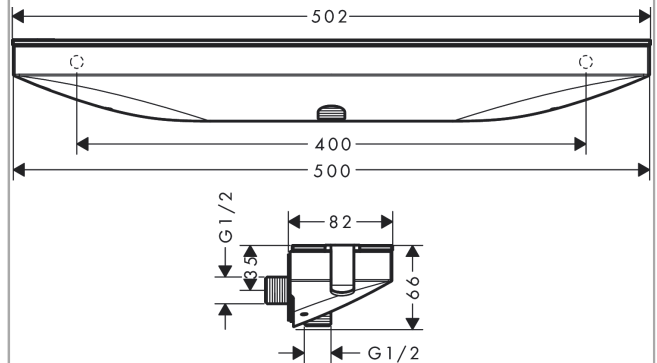

Rainfinity

Wall outlet Porter 500 with shower holder and shower shelf left

Surfaces: **Matt White** Article Number: **26843700**

Description

product features

- 500 mm storage shelf
- integrated support function
- metal connection angle
- non-return valve
- connection type: G 1/2
- for shower hoses with conical nut on both sides
- shelf made of safety glass
- surface of the shelf at colour variant -000 = mirror glass, at colour variant -700 = graphite colour, satined

Design awards

reddot award 2019
best of the best

Product image

Scale drawing

Rainfinity
Wall outlet Porter 500 with shower holder and shower shelf left
 Surfaces: **Matt White** Article Number: **26843700**

Exploded Drawing

Year of production: >07/19

Rainfinity

Wall outlet Porter 500 with shower holder and shower shelf left

Surfaces: **Matt White** Article Number: **26843700**

Spare part list

Year of production: >07/19